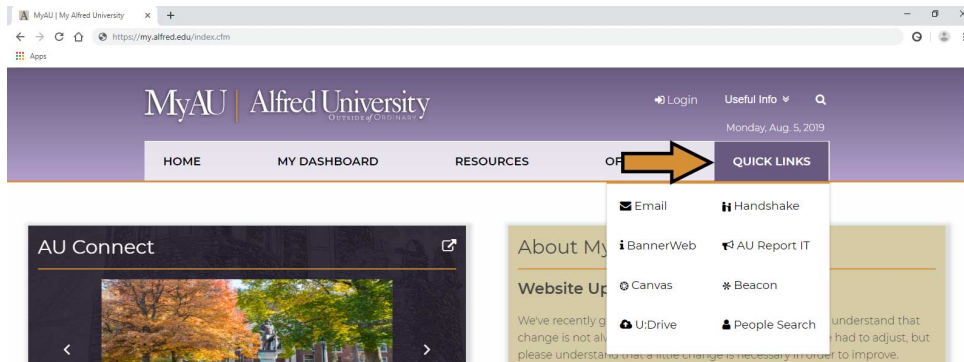

Where are the icons for AU Report IT, Email, BannerWeb, Canvas, U:drive, Handshake, Beacon, People Search?

Icons are in the horizontal navigation under the Quick Links tab on my.alfred.edu. See below.

Don't forget to check out our tour on the homepage of my.alfred.edu.

Go to About MyAU on the right and click on [Take a Quick Tour of the New Look](#).

Sitemap is always a good source for links – my.alfred.edu/site-map.cfm