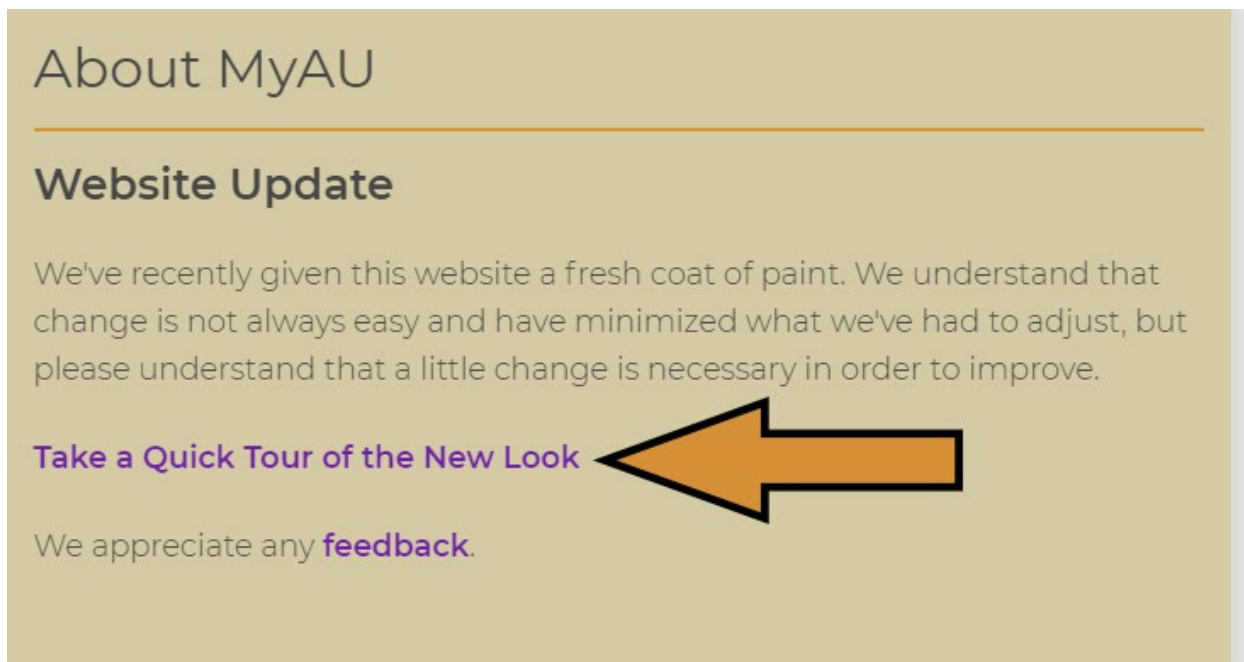

Sitemap is always a good source for links – my.alfred.edu/site-map.cfm