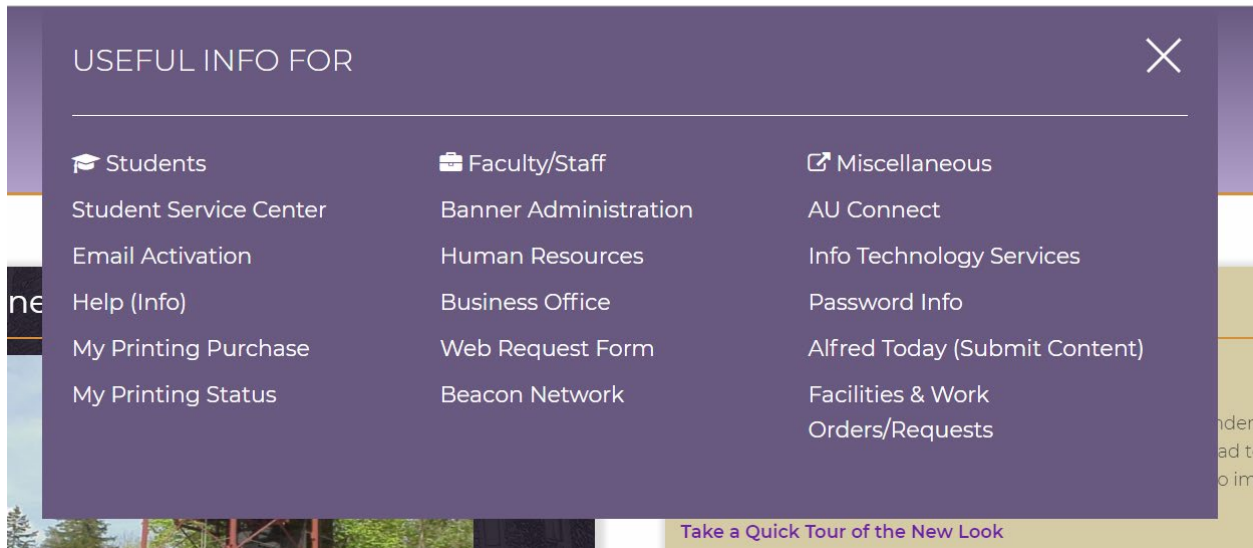

Where are my Useful Links (AU Connect, Help, Email Activation, Banner, Password Info, My Printing, Human Resources, Business Office, Beacon, Web Request Form, Facilities & Work Orders/Request and Submit Alfred Today)?

Useful Links has become Useful Info and made a slight move. They are under Useful Info on my.alfred.edu, right hand corner. See below.

Don't forget to check out our tour on the homepage of my.alfred.edu.