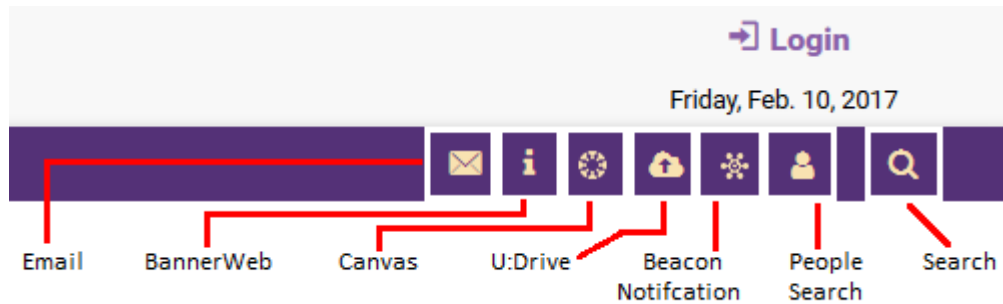

## Where is BannerWeb, Canvas, U:drive, Beacon, People Search?

It is on the right side of the banner on my.alfred.edu. See below.

## Don't forget to check out our tour on the homepage of my.alfred.edu.

Go to About MyAU on the right and click on Let Us Give you a Tour.

Sitemap is always a good source for links – [my.alfred.edu/sitemap](http://my.alfred.edu/sitemap)